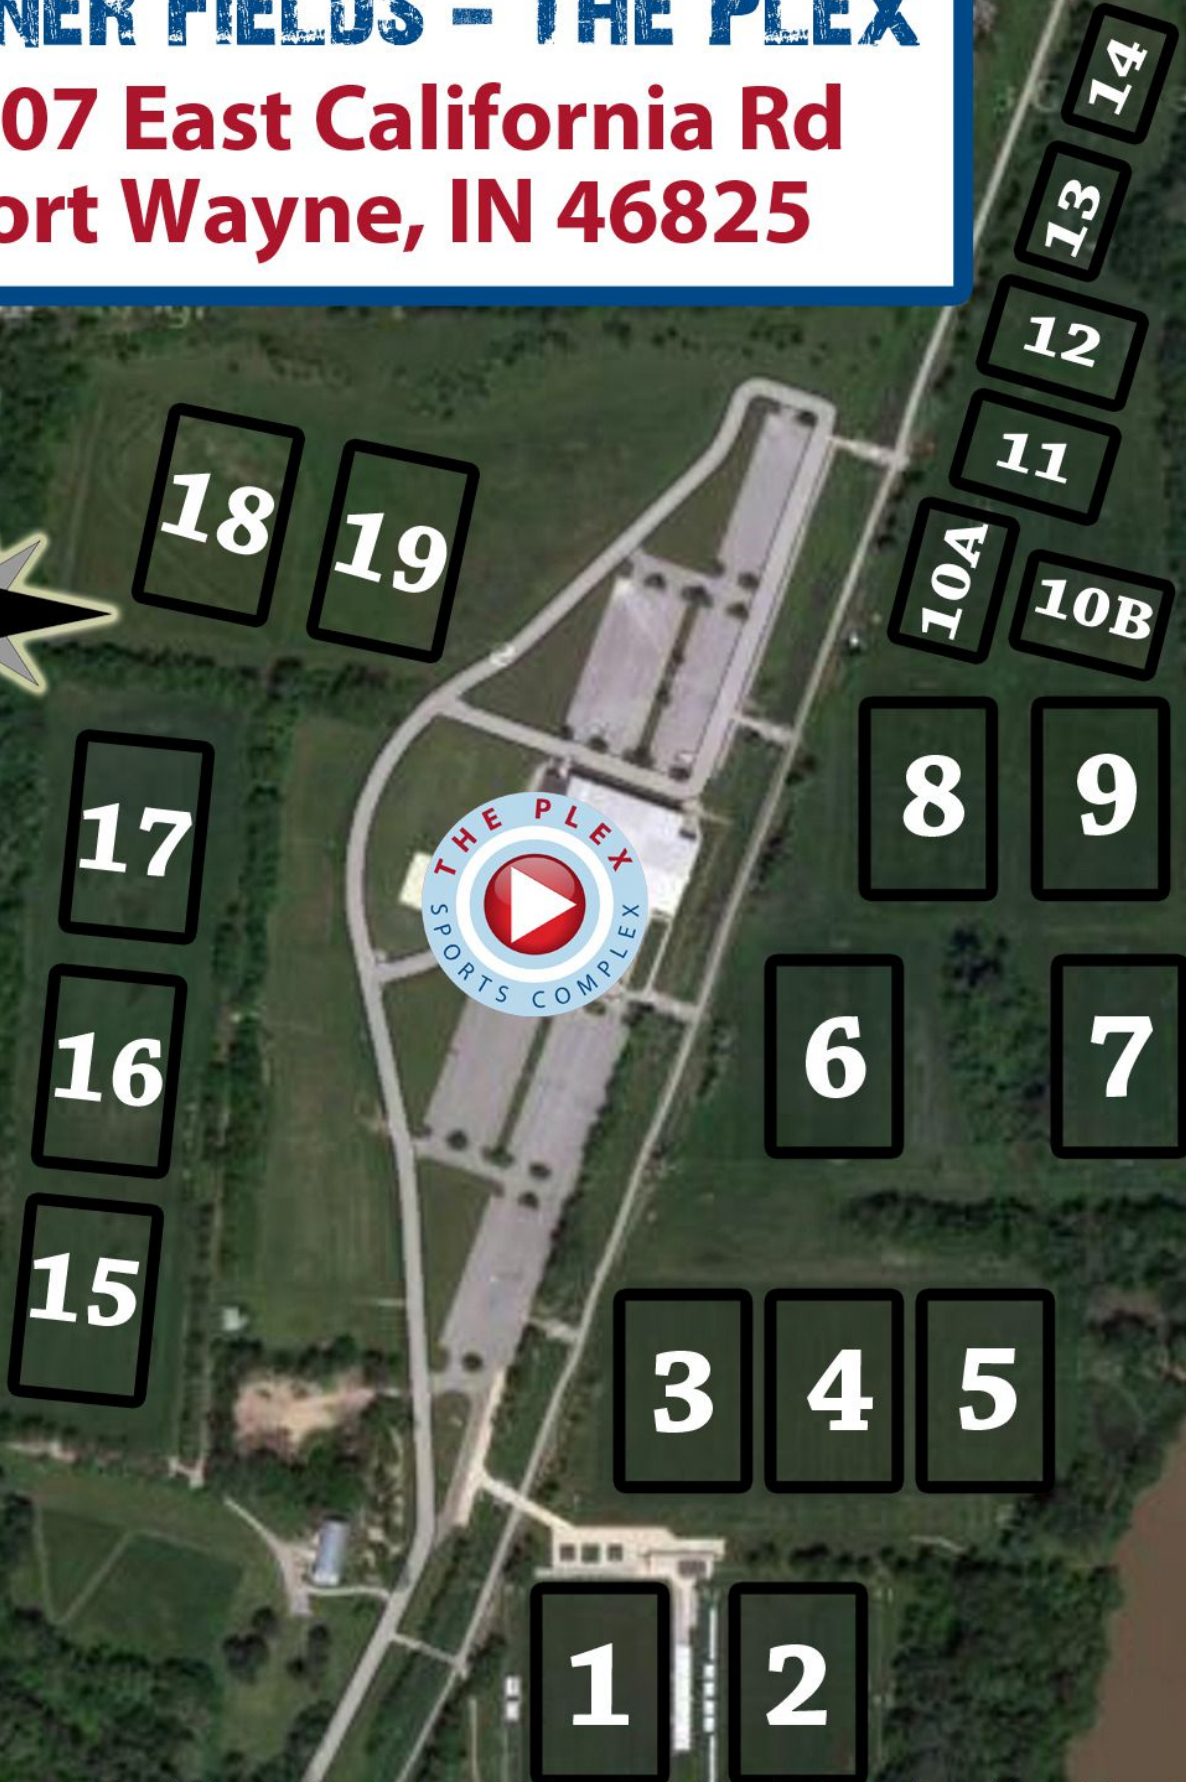

# HEFNER FIELDS - THE PLEX

1807 East California Rd  
Fort Wayne, IN 46825

PLAY IT FORWARD >

E California Rd